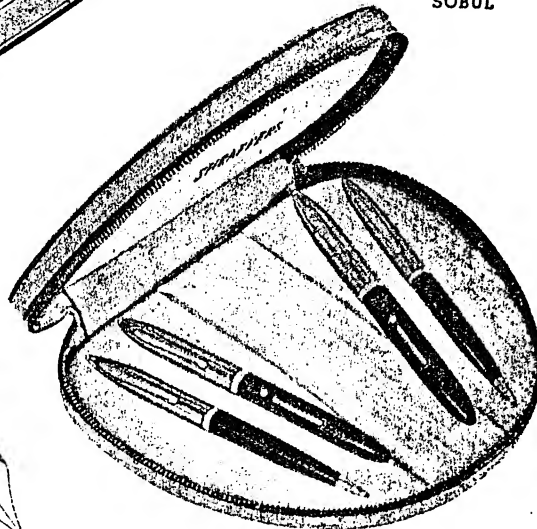

**CREST ENSEMBLE
\$19.75
LADY CREST
ENSEMBLE \$17.75**

**MASTERPIECE
ENSEMBLE \$125.00**

MASTERPIECE LIFETIME
Matched Ensemble \$125.00 List

(Lever Style)	\$80.00 List Pen Code	\$45.00 List Pencil Code
Chased (As illustrated)	SOBAC	SOBOL
Plain, No Chasing	SOBAP	SOBEL
Ensemble Codes:	CHASED, SOBUL	SOBPL, SOBYL